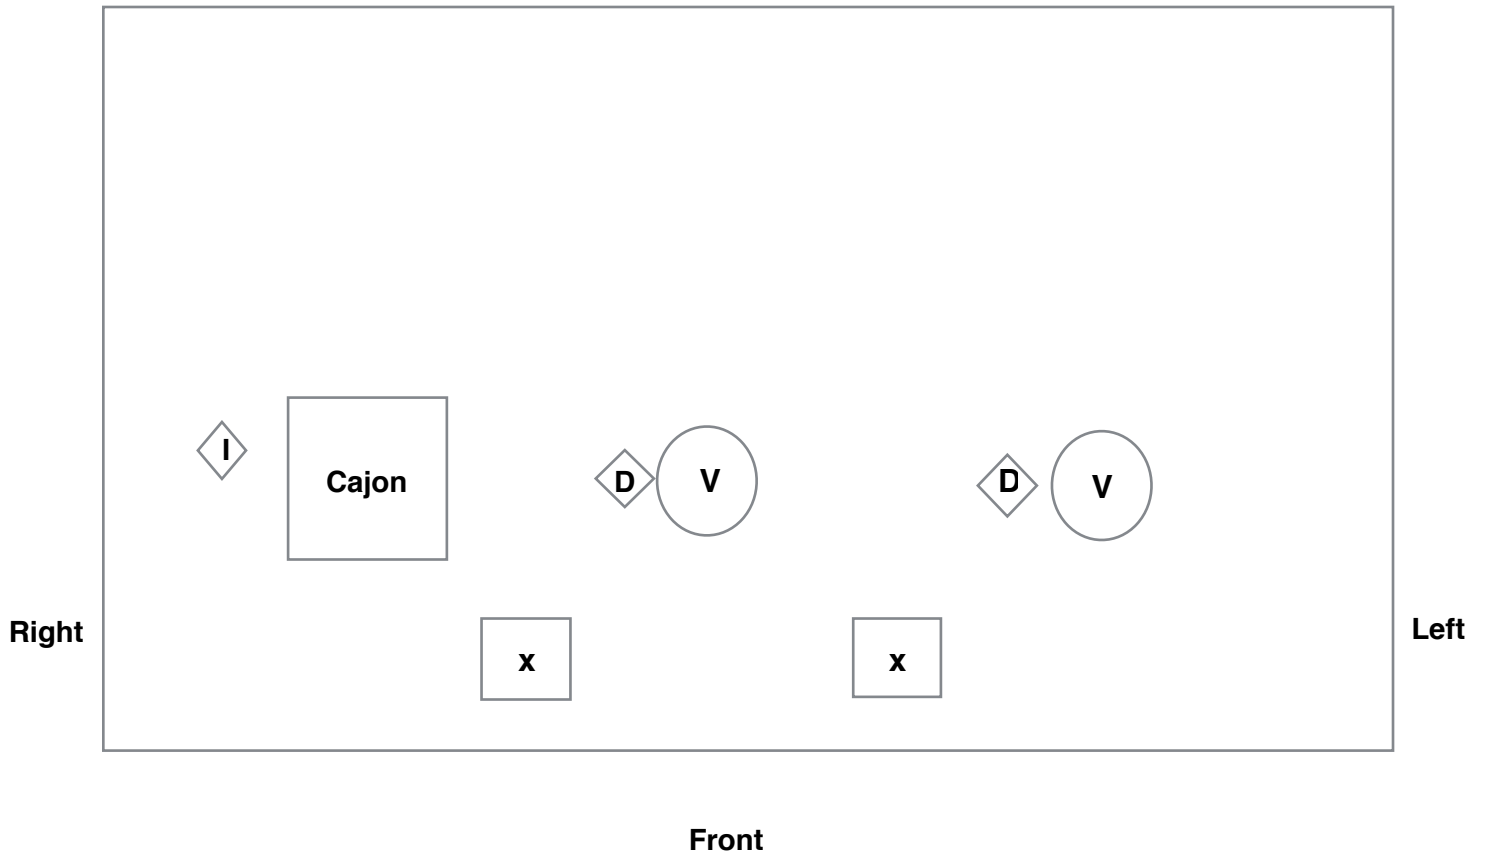

Stage Plot for Kennedy Noël Acoustic

Back

Key for Stage Plot

- V** - Vocal Mic
- I** - Instrument Mic
- X** - Monitor
- D** - Direct Box