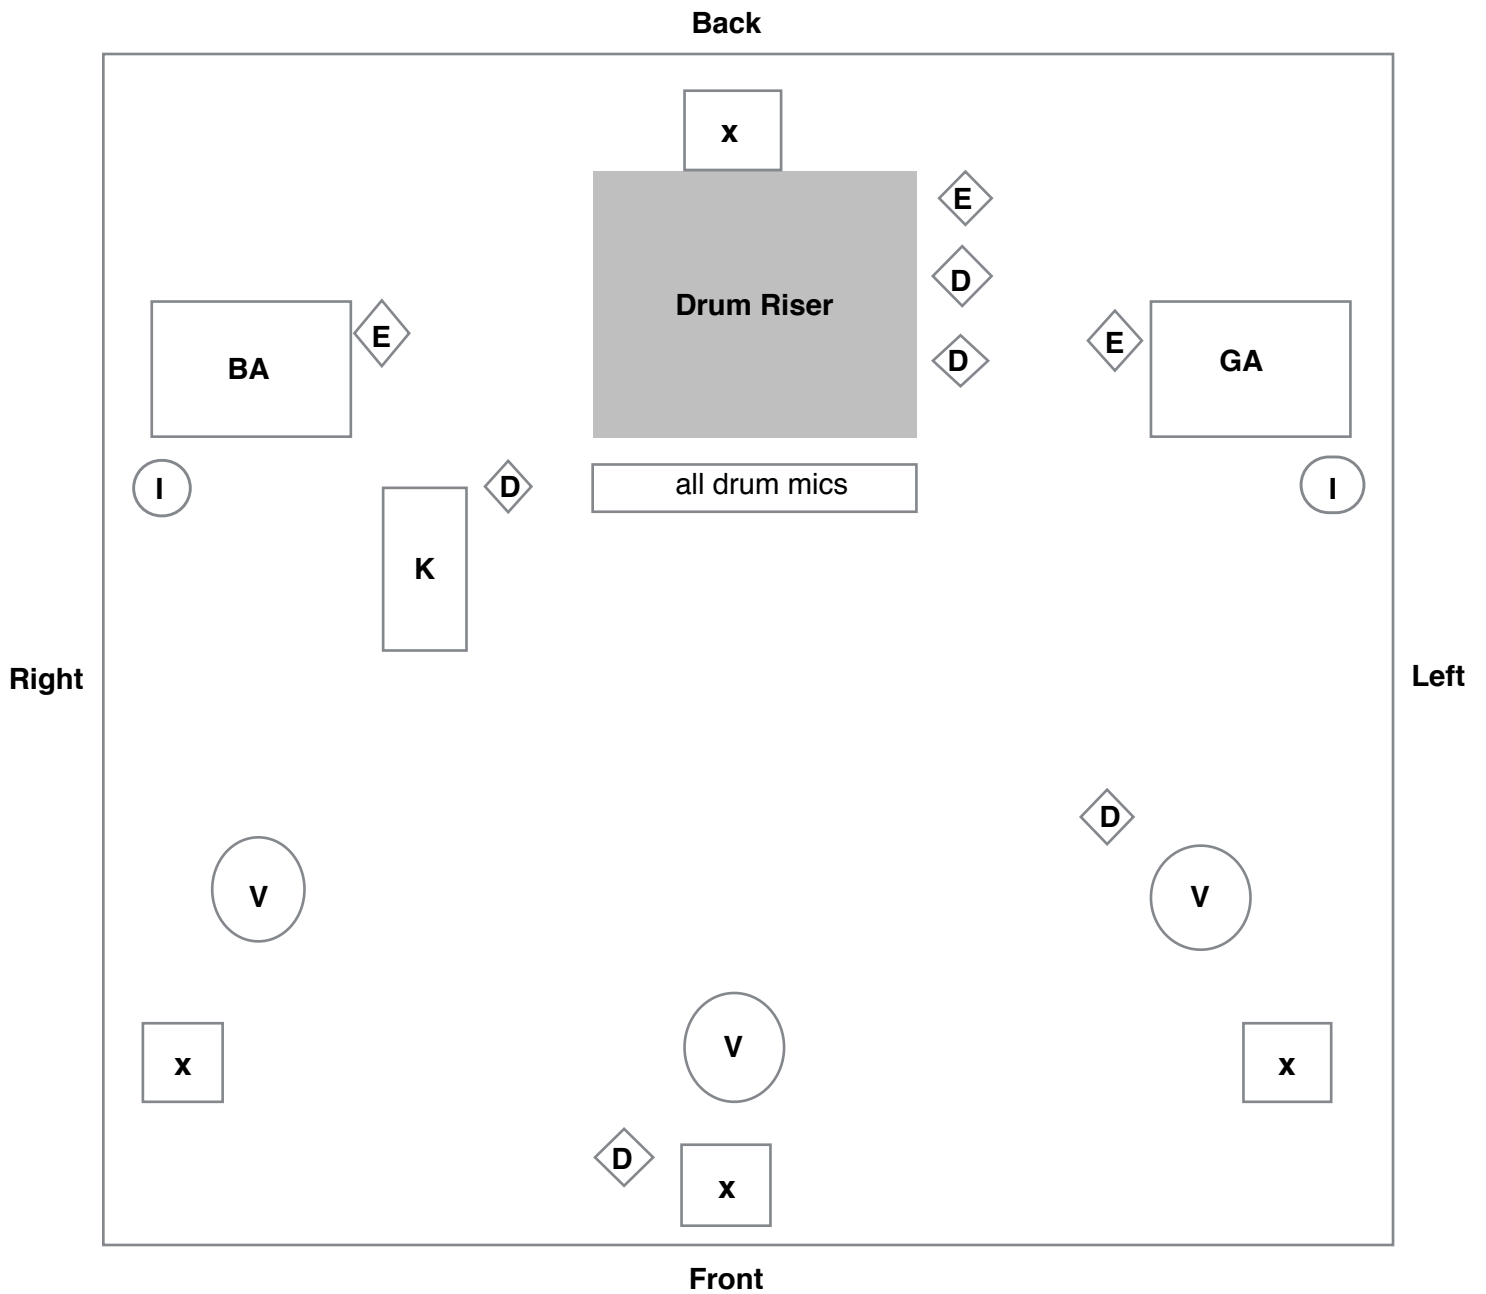

Stage Plot for Kennedy Noël

Key for Stage Plot

- | | |
|------------------------------|------------------------------|
| V - Vocal Mic | K - Keyboard |
| I - Instrument Mic | BA - Bass Amp |
| X - Monitor | GA - Amp |
| E - Electrical Outlet | DR - Drums |
| | D - Direct Box Guitar |